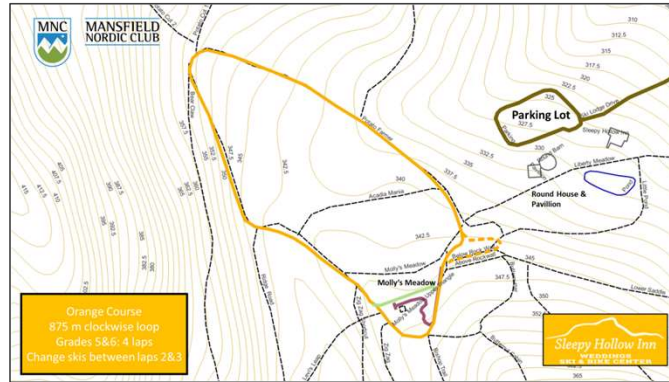

**MANSFIELD
NORDIC CLUB
SKIATHLON**

2025 Morning Course & Stadium

Open 11 km (2 laps classic, 2 laps freestyle)

**MANSFIELD
NORDIC CLUB**
SKIATHLON

2025 Afternoon Course & Stadium

BKL Grades 1&2 1km Freestyle (1 lap)

BKL Grades 3&4 2km Skiathlon (1 cl 1 fs)

BKL Grades 5&6 3.5km Skiathlon (2 cl 2 fs)

BKL Grades 7&8 4km Skiathlon (2 cl 2 fs)