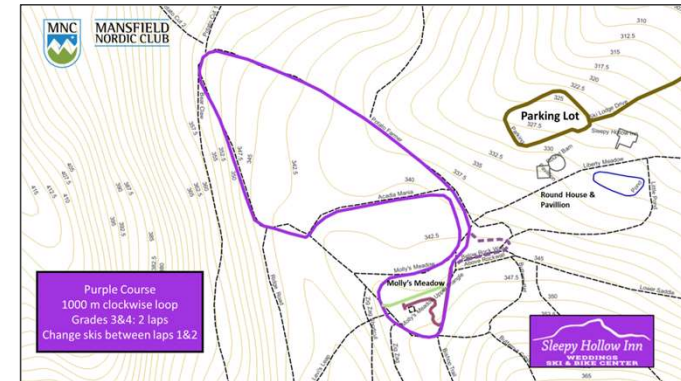

**MANSFIELD
NORDIC CLUB
SKIATHLON**

2025 Morning Course & Stadium

Open 11 km (2 laps classic, 2 laps freestyle)

**MANSFIELD
NORDIC CLUB**
SKIATHLON

2025 Afternoon Course & Stadium

BKL Grades 1&2 1km Freestyle (1 lap)

BKL Grades 3&4 2km Skiathlon (1 cl 1 fs)

BKL Grades 5&6 3.5km Skiathlon (2 cl 2 fs)

BKL Grades 7&8 4km Skiathlon (2 cl 2 fs)