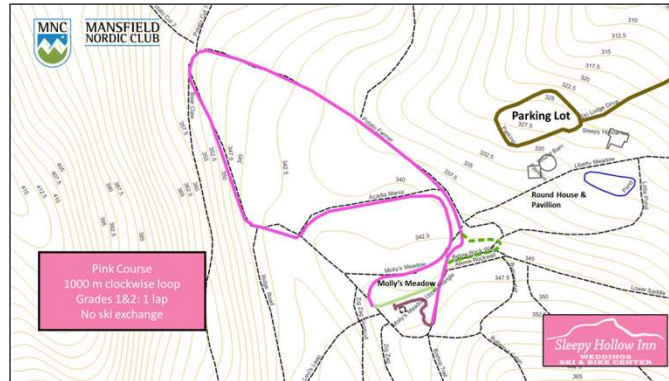

**MANSFIELD
NORDIC CLUB
SKIATHLON**

2025 Morning Course & Stadium

Open 11 km (2 laps classic, 2 laps freestyle)

**MANSFIELD
NORDIC CLUB**
SKIATHLON

2025 Afternoon Course & Stadium

BKL Grades 1&2 1km Freestyle (1 lap)

BKL Grades 3&4 2km Skiathlon (1 cl 1 fs)

BKL Grades 5&6 3.5km Skiathlon (2 cl 2 fs)

BKL Grades 7&8 4km Skiathlon (2 cl 2 fs)