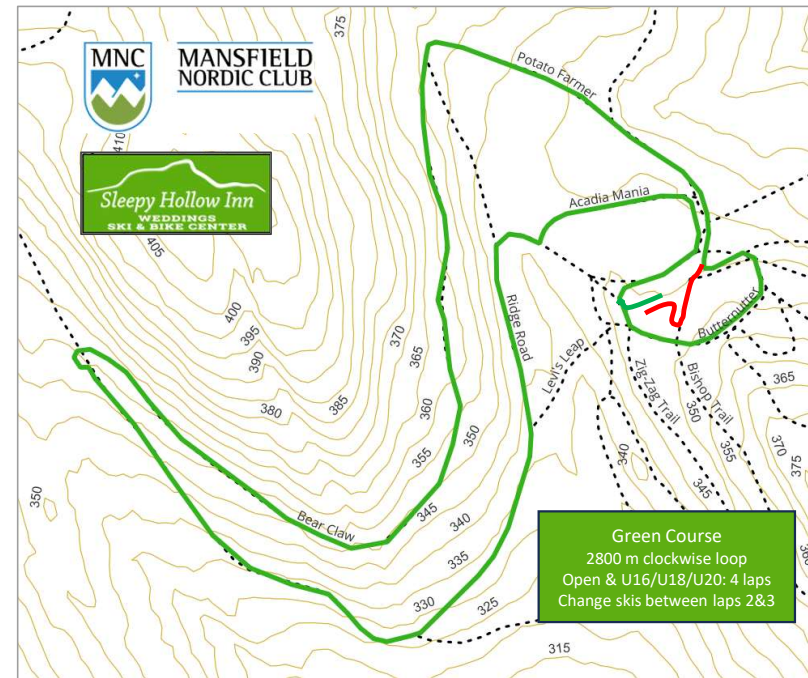

**MANSFIELD
NORDIC CLUB
SKIATHLON**

2025 Morning Course & Stadium

Open 11 km (2 laps classic, 2 laps freestyle)

**MANSFIELD
NORDIC CLUB**
SKIATHLON

2025 Afternoon Course & Stadium

BKL Grades 1&2 1km Freestyle (1 lap)

BKL Grades 3&4 2km Skiathlon (1 cl 1 fs)

BKL Grades 5&6 3.5km Skiathlon (2 cl 2 fs)

BKL Grades 7&8 4km Skiathlon (2 cl 2 fs)