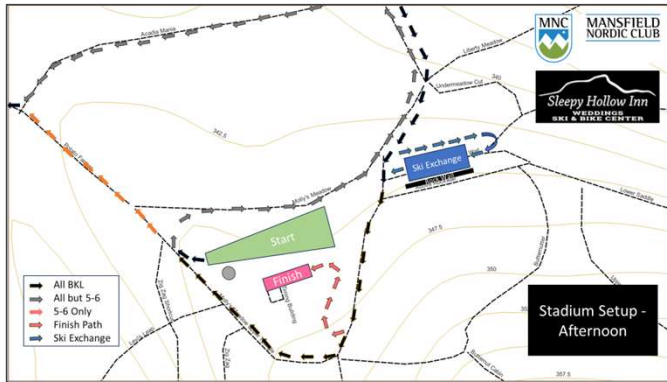

**MANSFIELD
NORDIC CLUB
SKIATHLON**

2025 Morning Course & Stadium

Open 11 km (2 laps classic, 2 laps freestyle)

**MANSFIELD
NORDIC CLUB**
SKIATHLON

2025 Afternoon Course & Stadium

BKL Grades 1&2 1km Freestyle (1 lap)

BKL Grades 3&4 2km Skiathlon (1 cl 1 fs)

BKL Grades 5&6 3.5km Skiathlon (2 cl 2 fs)

BKL Grades 7&8 4km Skiathlon (2 cl 2 fs)