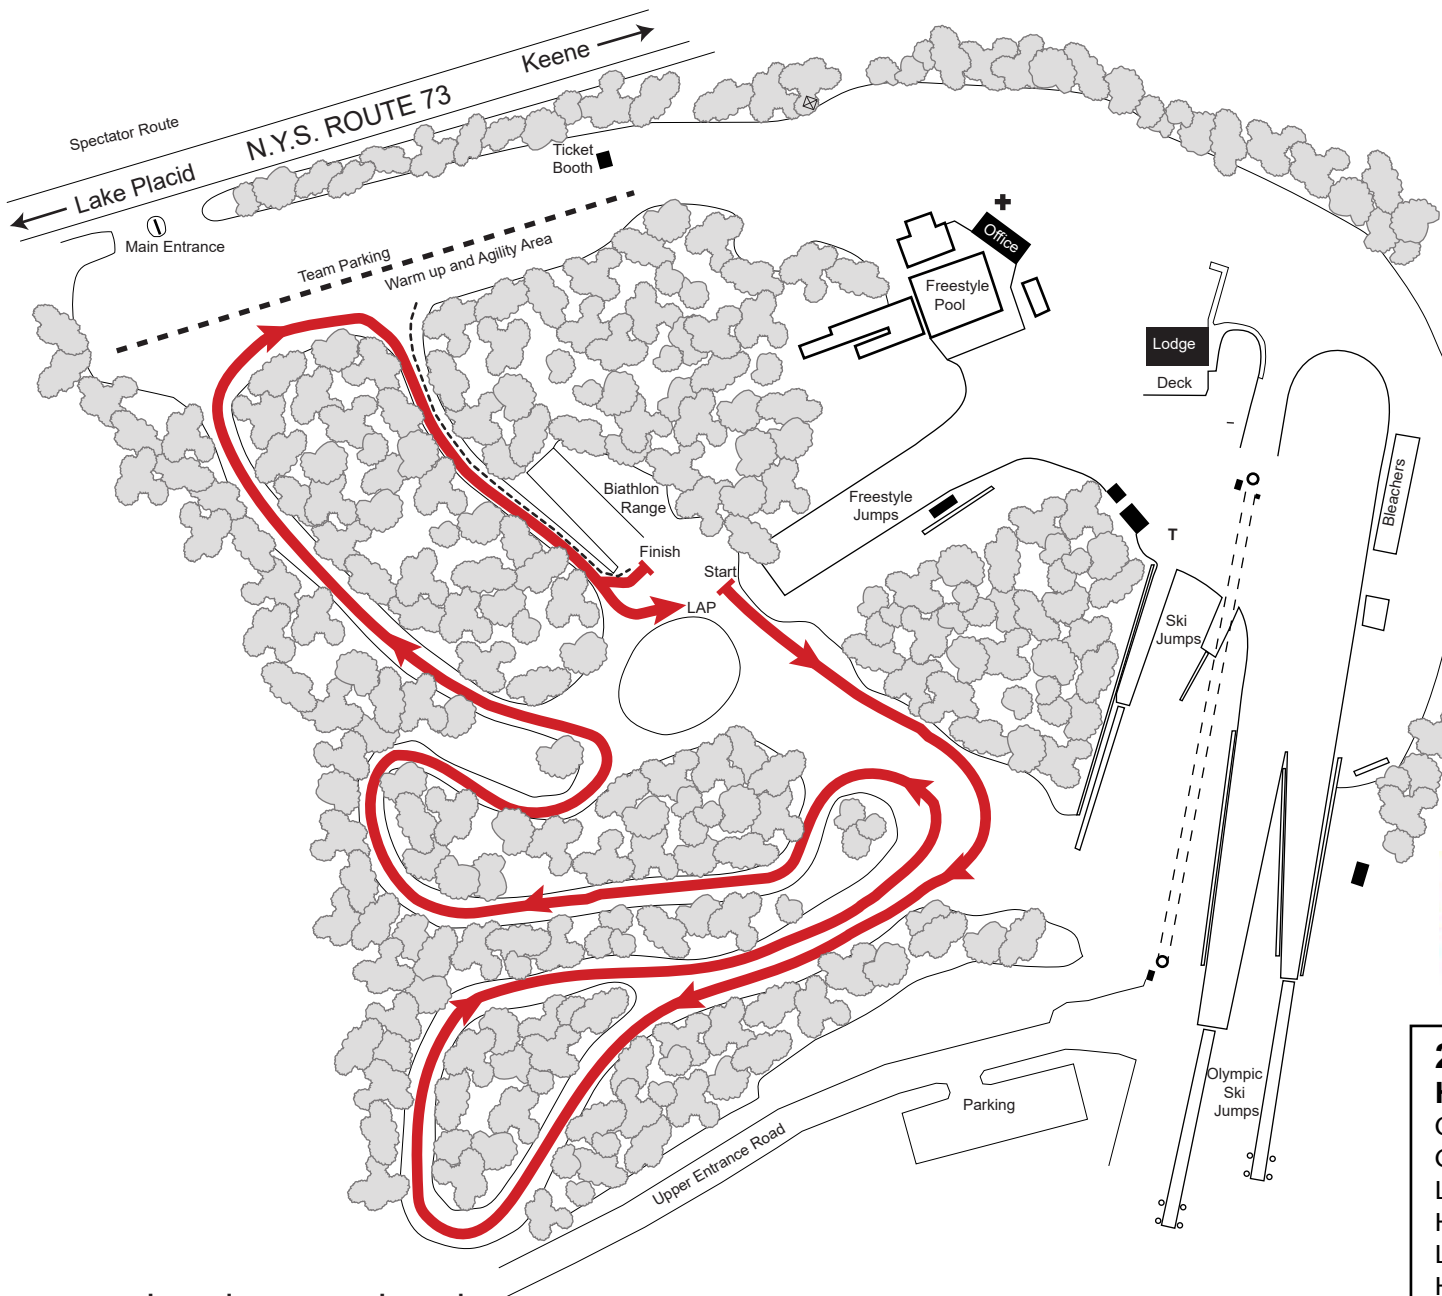

Olympic Jumping Complex Lake Placid New York U.S.A.

1.5km

Cross Country Ski de fond

**2019 Lake Placid Doubleday
High Peaks Cyclery Rollerski Series**
 ORDA - NYSEF - NENSA
 Course Length 1500m
 Loop Length 1500m
 Height Difference (HD) 40m
 Lowest Point 521m
 Highest Point 571m

- Legend**
- Event track
 - T Timing Station
 - w Athlete Waxing Area
 - Spectator Route
 - s Spectator
 - + First Aid
 - P Parking

- Legende**
- Piste de competition
 - Point de chronometrage
 - Aire de fartage
 - Trajet des spectateurs
 - Spectateurs
 - Premiers soins
 - Parking